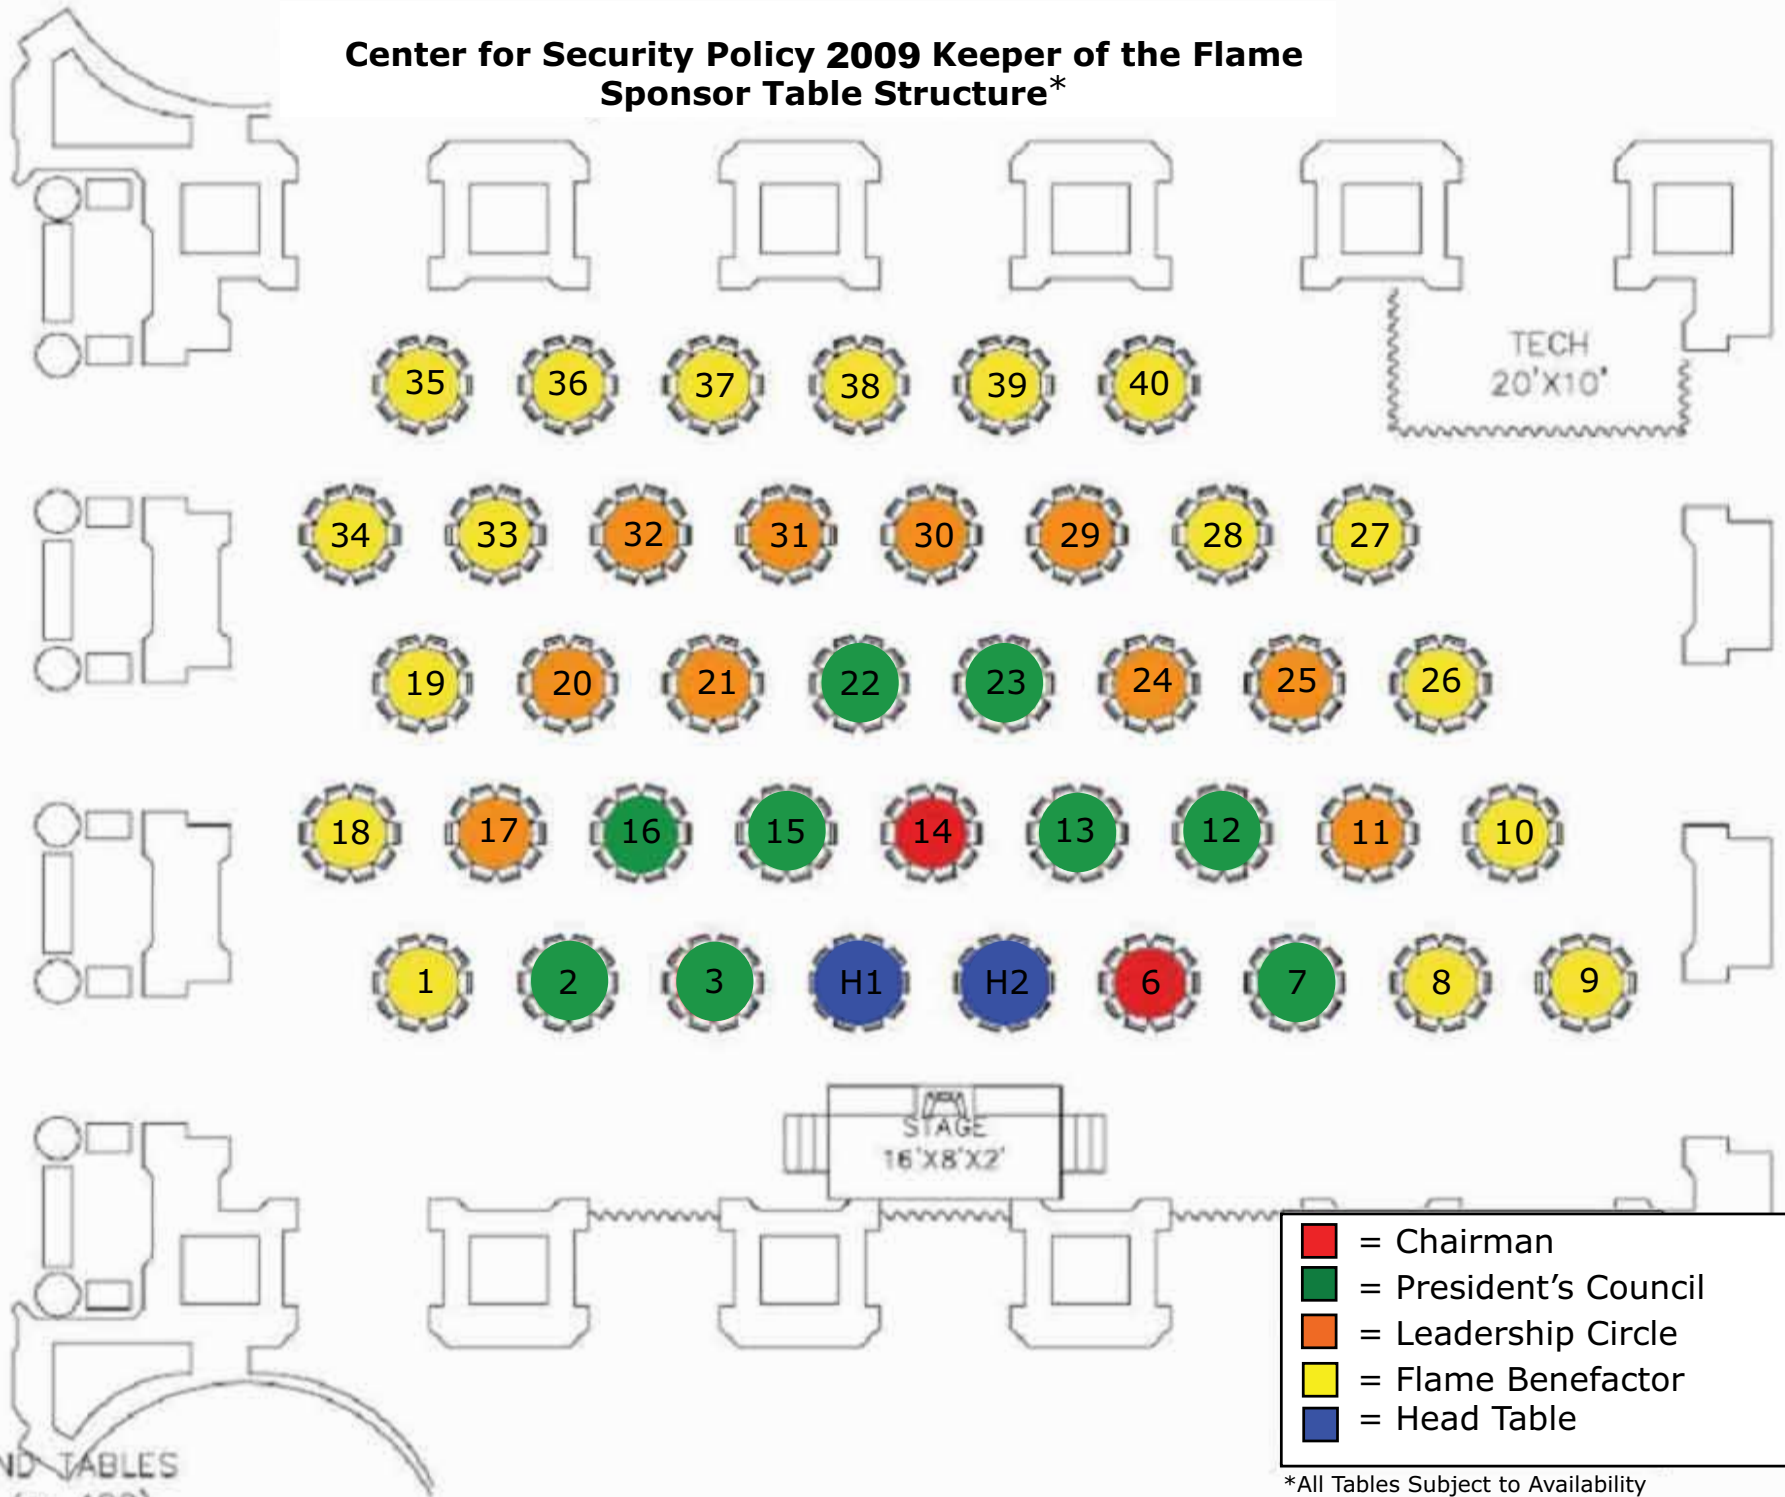

## Center for Security Policy 2009 Keeper of the Flame Sponsor Table Structure\*

40 - 5' ROUND TABLES  
(Seating for 400)

\*All Tables Subject to Availability  
(Diagram is not to scale)